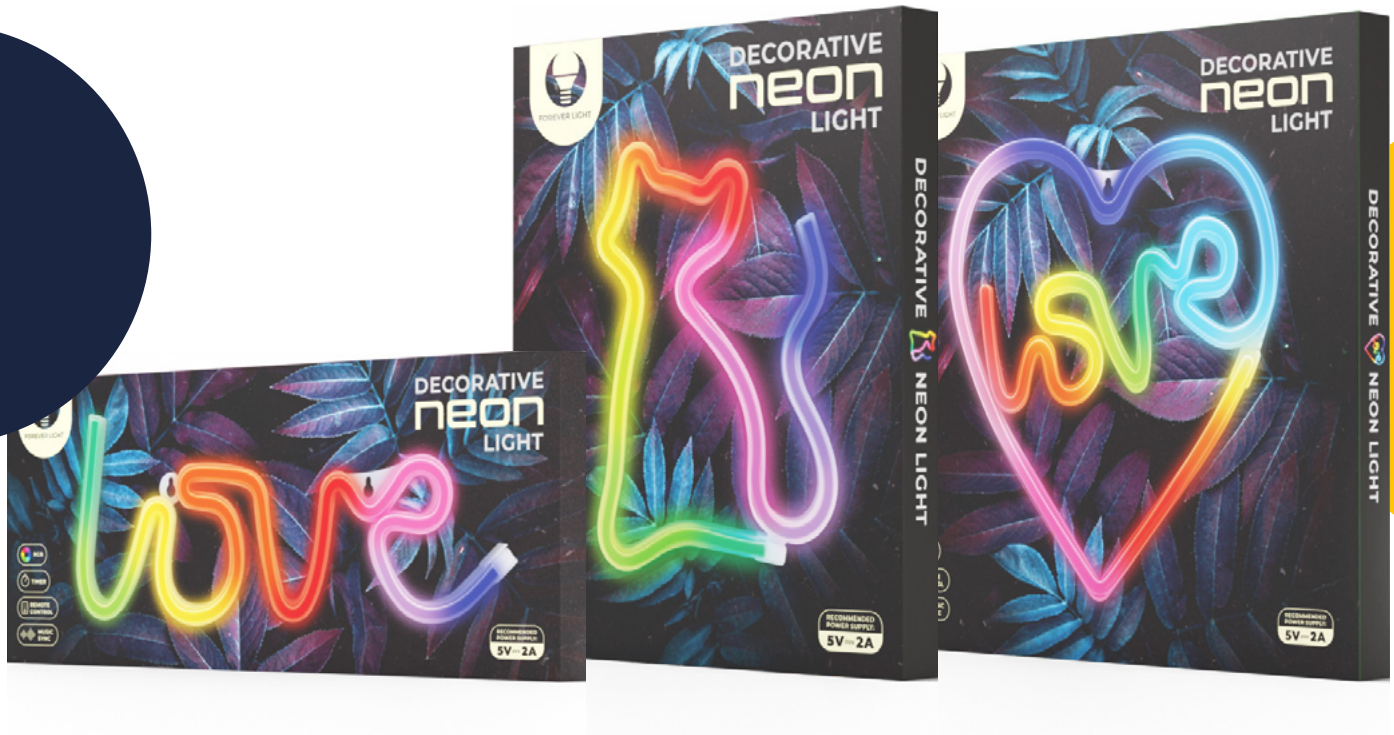

# RGB LED NEON

RGB LED Neon is decorative lighting that will make the interior more interesting and colorful. It comes with numerous features that create a magical atmosphere wherever it is hung.

The neon comes with a remote control that allows full control over the color and light intensity. It can be turned on and off remotely, set on a timer to automatically turn off after a specified time, or even activate a pattern synchronization mode with music. This means that the RGB neon light pulses and changes according to the rhythm of your favorite music.

RGB LED Neon is not only highly functional, but it is also aesthetically pleasing. Its subtle light will enliven any space, giving it a unique character and atmosphere. It can be placed on the wall, behind the television, or on the desk. Its versatile design makes it suitable for any interior.

RGB LED Neon is not only stylish but also energy-efficient. Thanks to modern LED technology, it consumes a minimal amount of energy.

## ATTRIBUTES

- universal hanger system
- control via remote control and push button on the plug
  - pleasant, uniform and color light
    - USB power supply – 5V
      - dimmable
  - fashionable designs