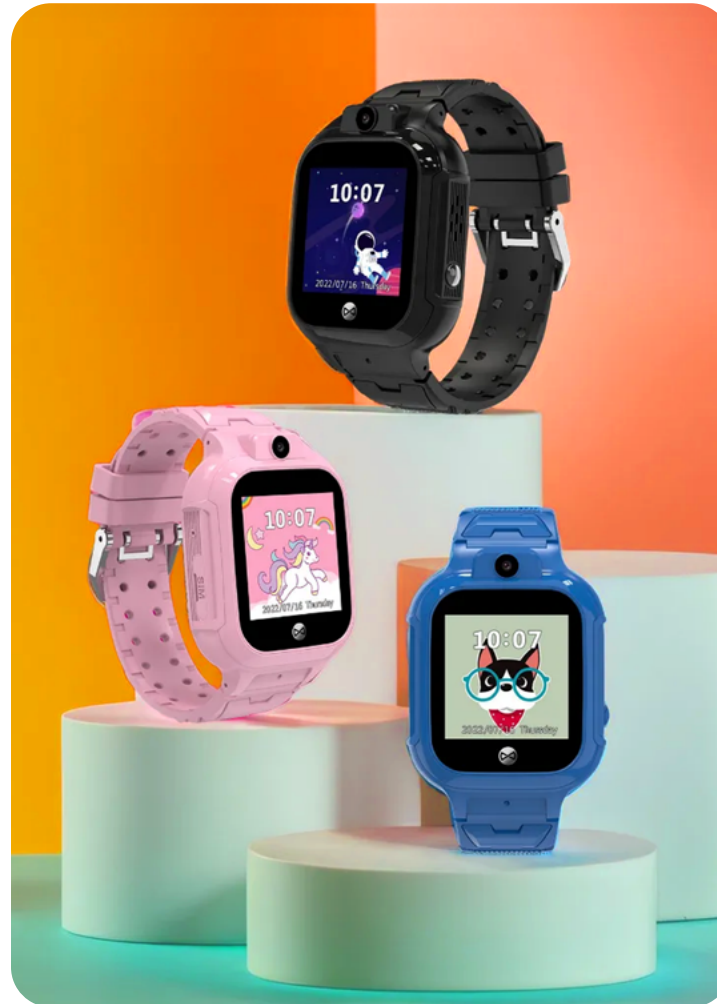

Smartwatch – **Look Me! 3**

Model **KW-520**

An innovative smartwatch that enables constant contact with your child without the need to give them a smartphone. This modern watch, equipped with a SIM card slot, offers complete control and safety, which are crucial for the youngest users.

Available in colours: ● ● ●

SRP Price:
€79,99

Smartwatch – **See Me! 3**

Model **KW-320**

The KW-320 See Me! 3 is a children's smartwatch that will appeal to all parents of active kids. It allows you to keep in touch with your child, sends an SOS signal and find out the child's location. It can replace a phone through voice and video calls.

Location	GPS/LBS/WIFI
Communication	2G/4G
Display	IPS 1,4"
Resolution	240*240
Battery	800 mAh
Waterproof	IP65
App	Forever Care
Face Unlock	Yes

Functions and parameters

- time and date,
- alarm clock/alarm,
- pedometer,
- stopwatch/timer,
- changeable watch faces,
- find watch,
- do not disturb mode,
- phone book,
- phone calls,
- video calls,
- taking photos,
- remote photo-taking,
- photo transfer,
- SOS button,
- GPS location,
- route tracking,
- archived route,
- geofencing,
- sound guardian,
- remote shutdown,
- games.

Available in colours: ● ● ●

SRP Price:
€69,99

Smartwatch – **See Me! 2**

Model **KW-310**

See Me! 2 is an interesting gadget that will not go out of fashion like a seasonal toy. Thanks to this modern watch, your little one will feel special, like a hero from their favorite cartoon. Once he gets to know the useful functions, he will not want to part with his private command center on his wrist.