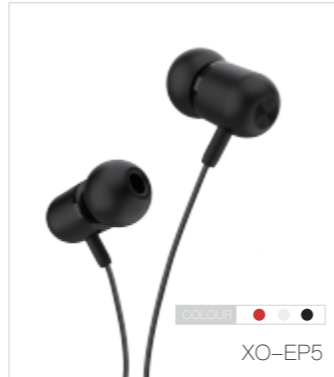

XO-S26

COLOUR: ● ● ●

XO-S20

WIRED-EARPHONE

Discard mediocrity and listen to it.

COLOUR

XO-EP6

XO-S31