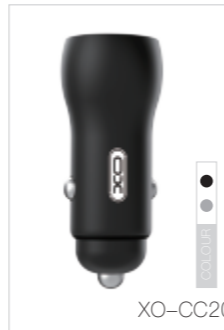

CAR HOLDER

Firm and reliable.

XO-C35

CAR CHARGER

New upgrade, safe "flash" charge.

XO-BCC01

XO-CC15

XO-CC17

XO-CC18

XO-CC20

XO-CC19

XO-CC13

COLOUR:

XO-CC16

WIRELESS CHARGER

Free and free, with the charge.