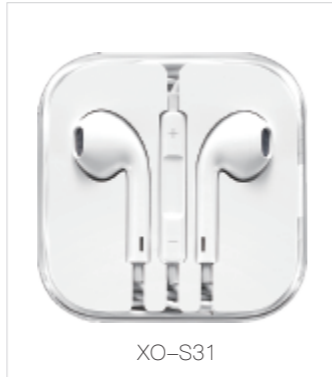

XO-S26

COLOUR: ● ● ●

XO-S20

WIRED-EARPHONE

Discard mediocrity and listen to it.

COLOUR

XO-EP6

XO-S31