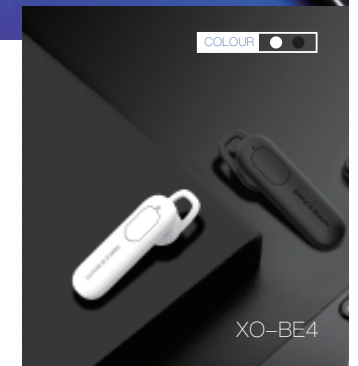

SINGLE BLUETOOTH

Light as nothing , Super comfortable.