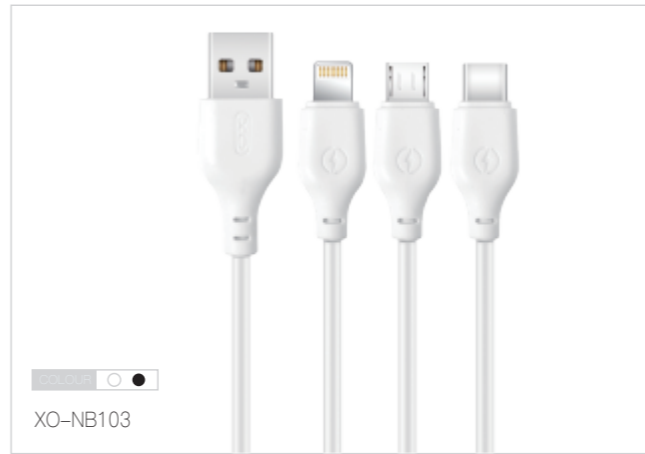

COLOUR ● ● ●

XO-NB107

XO-NB106

XO-NB105

USB CABLE

Efficient transmission, solid and durable.

COLOUR ○ ●

XO-NB103